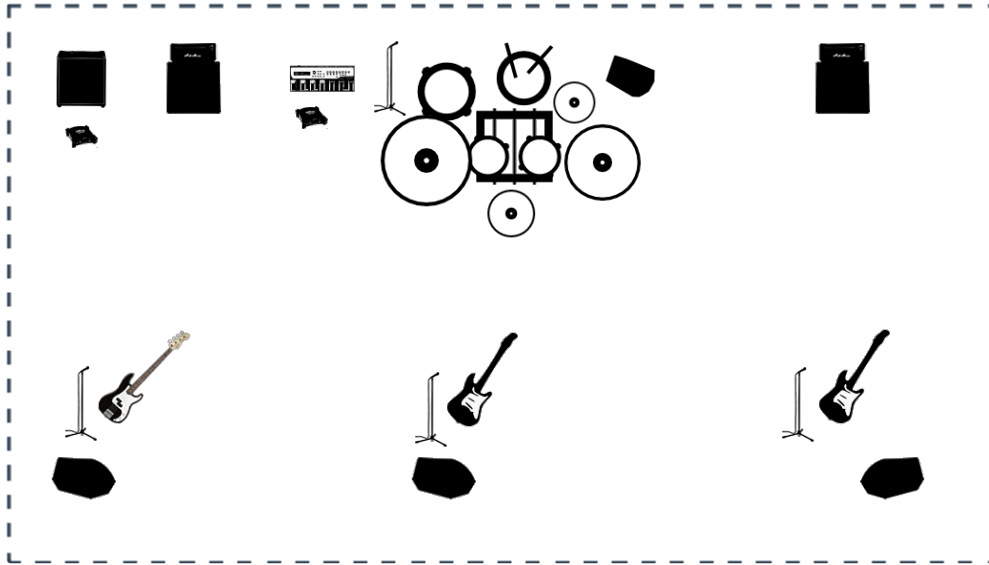

## Mother of Loudness

Planning to organize a show? [Click here](#) for a quick quotation based on your tech rider.

## Channels List

#	Instrument	Microphone	Effects (optional)	Artista	Comments
#1	Vocals (main vocals 1)	Shure SM58		Hendrik	stage center
#2	Vocals (main vocals 2)	Shure SM58		Mark	stage right
#3	Vocals (backing vocals 1)	Shure SM58		Stefan	stage left
#4	Vocals (backing vocals 2)	Shure SM58		Yannick	drums
#5	Splash	AKG C414		crash 2	
#6	Crash	AKG C414		crash 1	
#7	Ride	AKG C414		ride	
#8	Floor tom	Shure SM57		floor tom	
#9	Tom	Sennheiser E604		tom 2	
#10	Tom	Sennheiser E604		tom 1	
#11	Hi-hat	Shure SM57		hi-hat	
#12	Snare Drum	Shure SM57		snare	
#13	Bass Drum	Shure Beta52		bass drum	
#14	Loopstation	DI - Línea		sampler	intros & interludes
#15	Amplifier (Bass)	DI - Línea		bass amp Mark	
#16	Amplifier (head +	Shure SM57		guitar amp marshall	

### Monitor L / Stefan

#	Instrument	Microphone	Artista	Comments
#1	Vocals	Shure SM58	Hendrik	stage center
#2	Vocals	Shure SM58	Mark	stage right
#3	Vocals	Shure SM58	Stefan	stage left
#4	Vocals	Shure SM58	Yannick	drums
#14	Loopstation	DI - Línea	sampler	intros & interludes
#15	Amplifier (Bass)	DI - Línea	bass amp Mark	
#16	Amplifier (head + cabinet)	Shure SM57	guitar amp marshall Stefan	